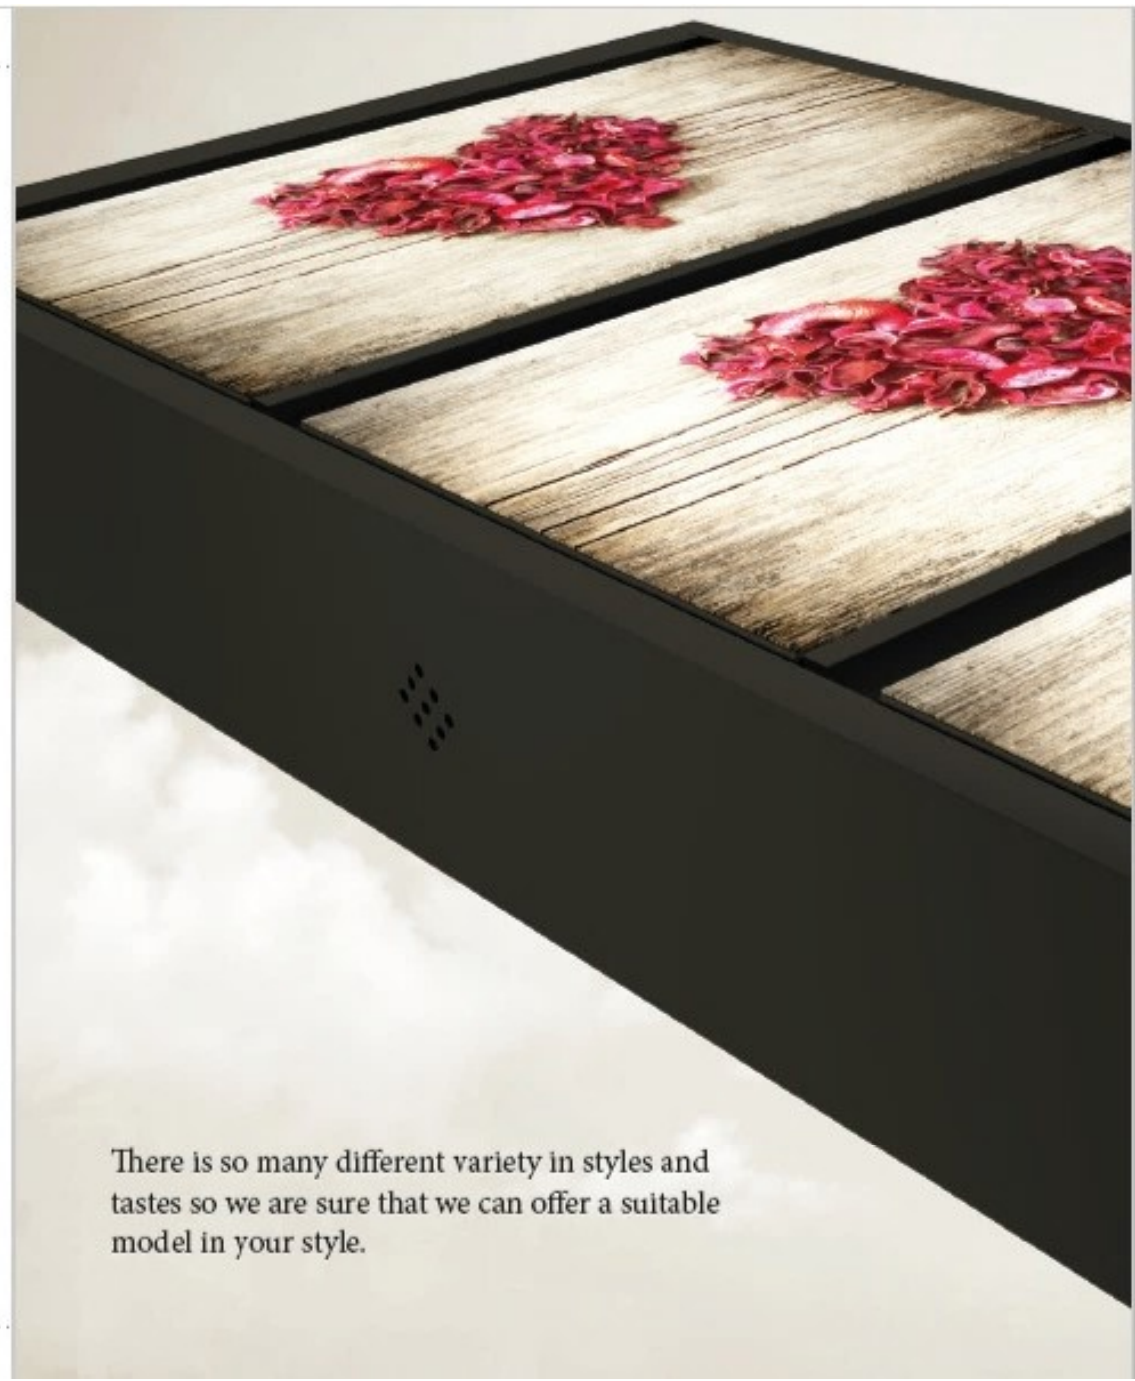

pappuchbox

www.pappuchbox.com