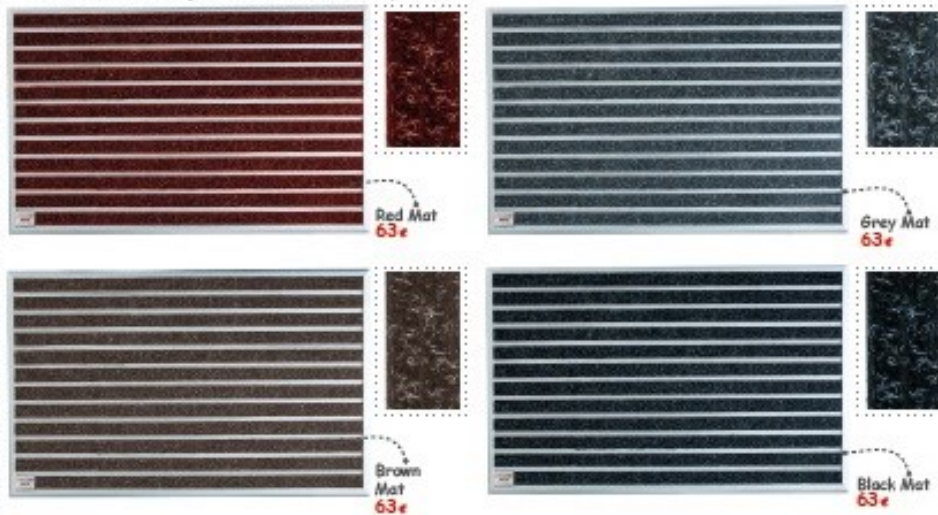

Mats

- It prevent the dust and dirt which is coming with your shoe. Mats are decorative and durable.
- Metal parts are 100% aluminium and stainless.
- Metal (aluminium) parts is enhanced with aluminum connection profile.
- There are rubber wick in base that prevents sliding.
- Metal mats are easily cleaned (washed or wipe out)